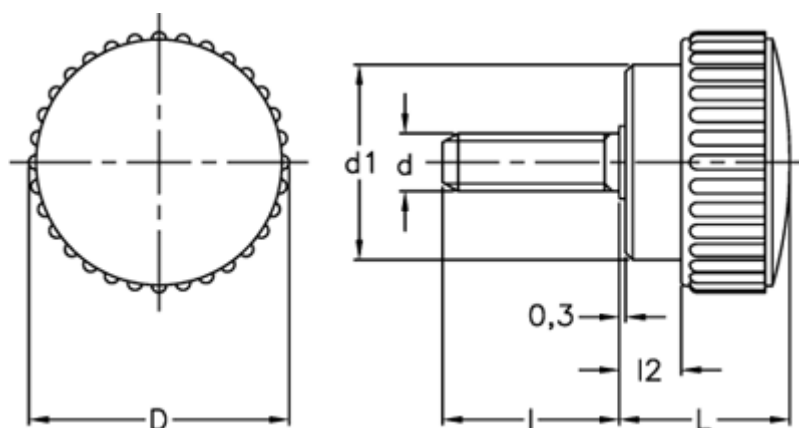

Data Sheet

Article number: 2302002221

Description: E+G Knurled grip knob
B.193/18 p-M5x10

Measures

D	=	18
d1	=	13
d 6g	=	M5
l	=	10
L	=	12
l2	=	3